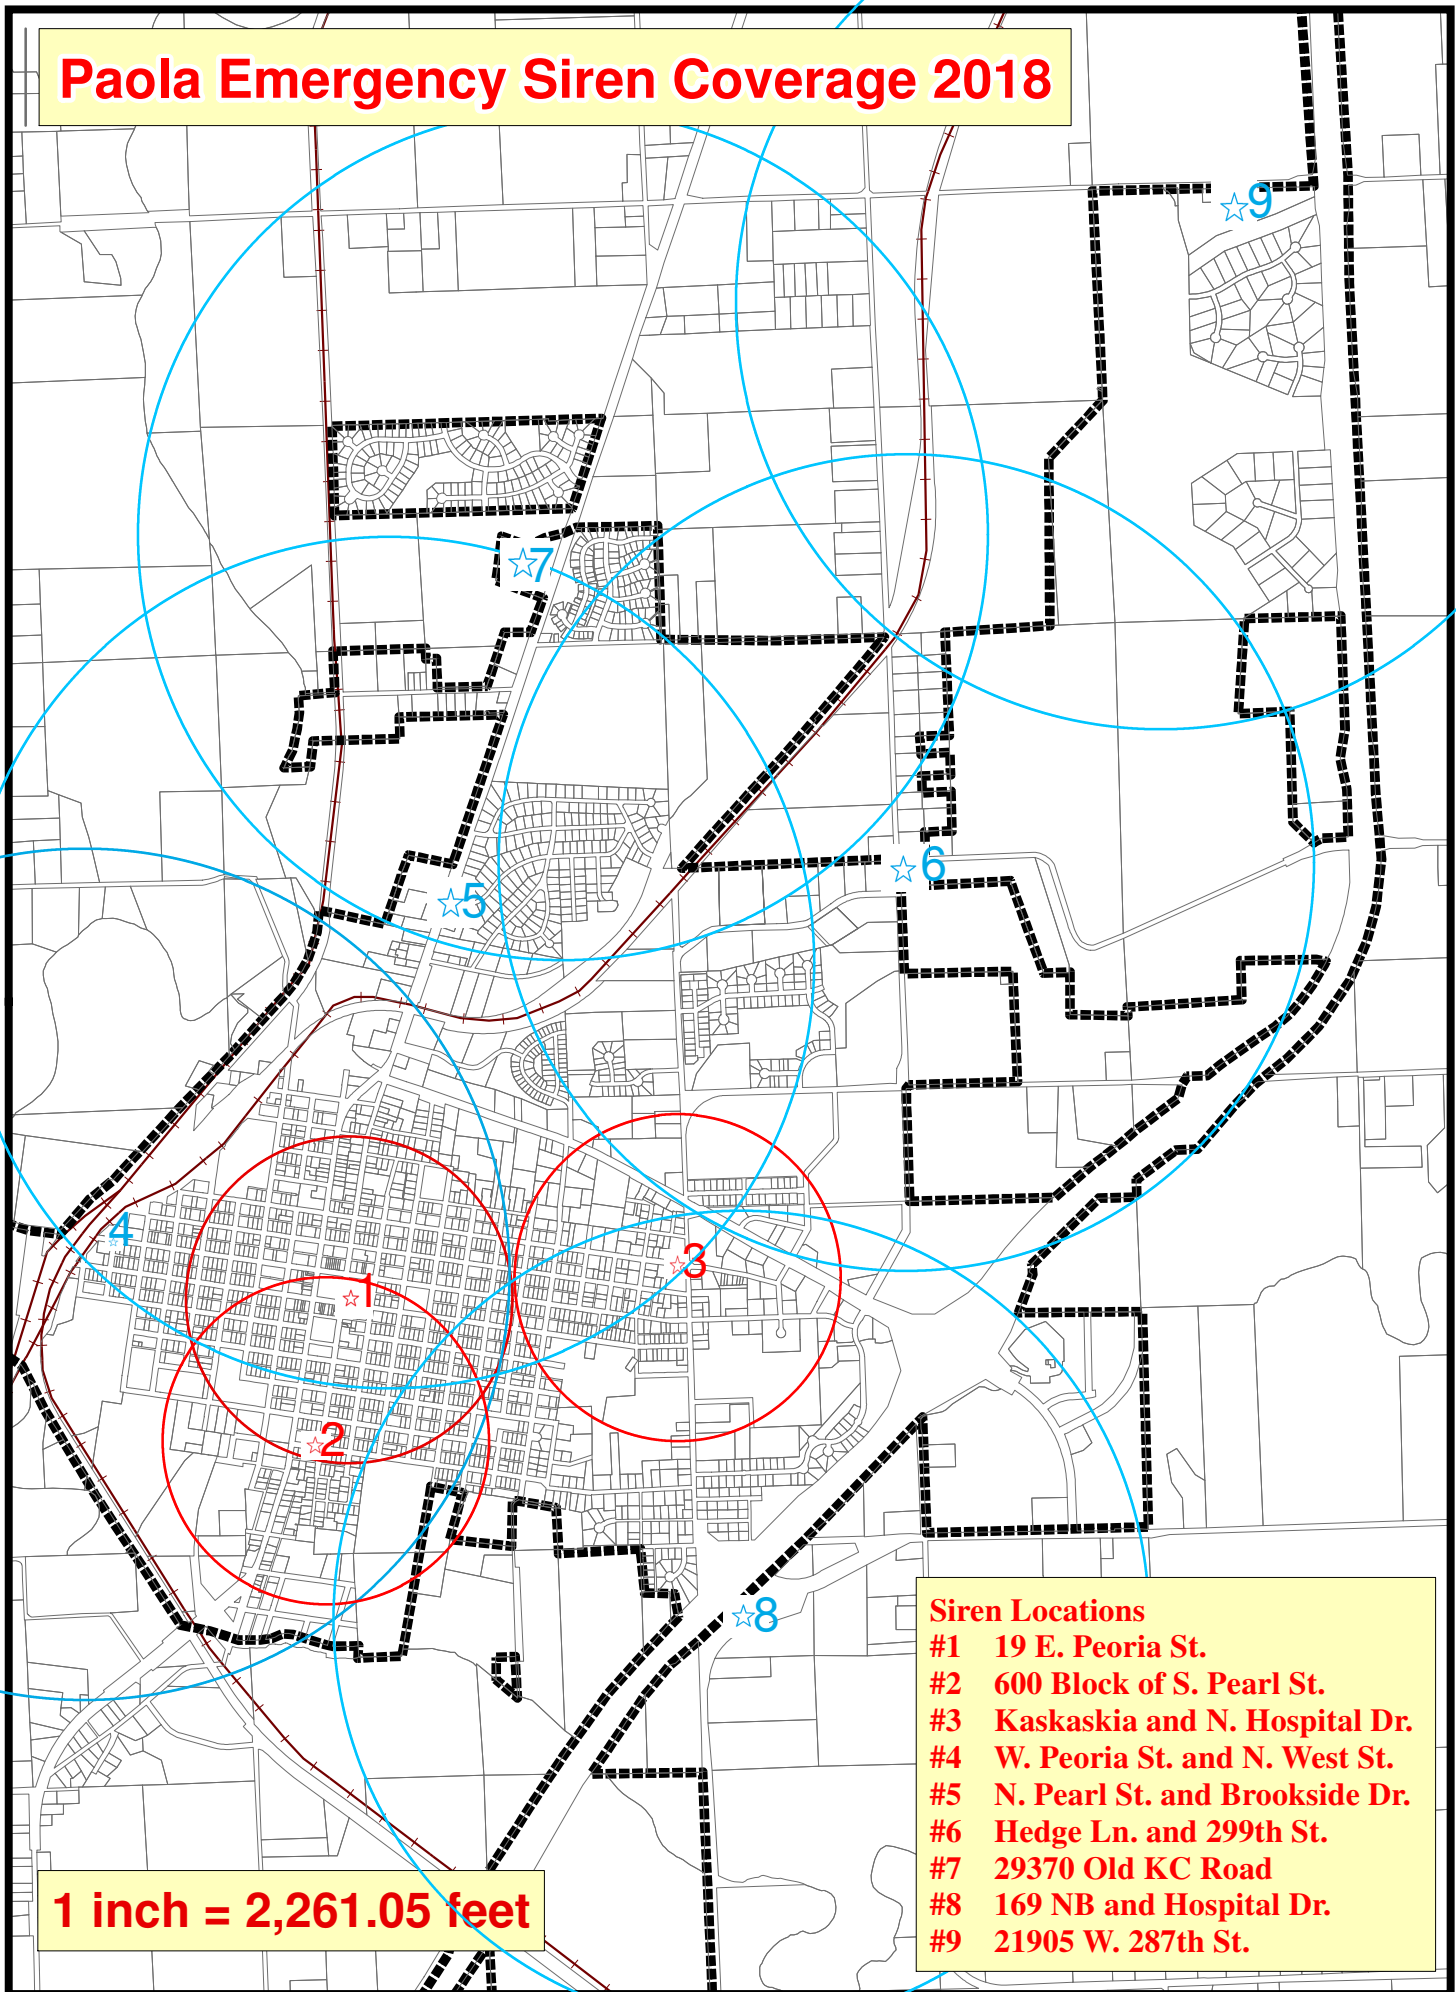

Paola Emergency Siren Coverage 2018

1 inch = 2,261.05 feet

- Siren Locations**
- #1 19 E. Peoria St.
 - #2 600 Block of S. Pearl St.
 - #3 Kaskaskia and N. Hospital Dr.
 - #4 W. Peoria St. and N. West St.
 - #5 N. Pearl St. and Brookside Dr.
 - #6 Hedge Ln. and 299th St.
 - #7 29370 Old KC Road
 - #8 169 NB and Hospital Dr.
 - #9 21905 W. 287th St.